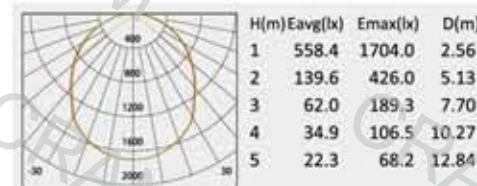

No:1000C-60W LED
Lumileds LED 60W 4015lm
Frost PC
104.19°
Class I, IP65