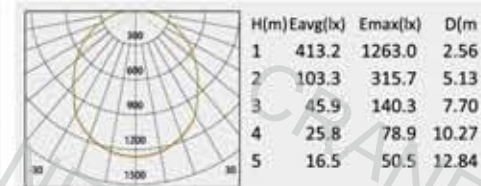

No:1000C-45W LED
Lumileds LED 45W 3325lm
Frost PC
104.19°
Class I, IP65