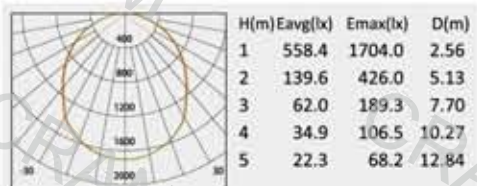

No:1000B-60W LED
Lumileds LED 60W 4015lm
Frost PC
104.19°
Class I, IP65