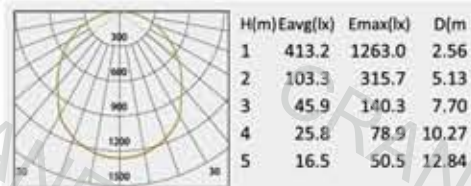

No:1000B-45W LED
Lumileds LED 45W 3325lm
Frost PC
104.19°
Class I, IP65