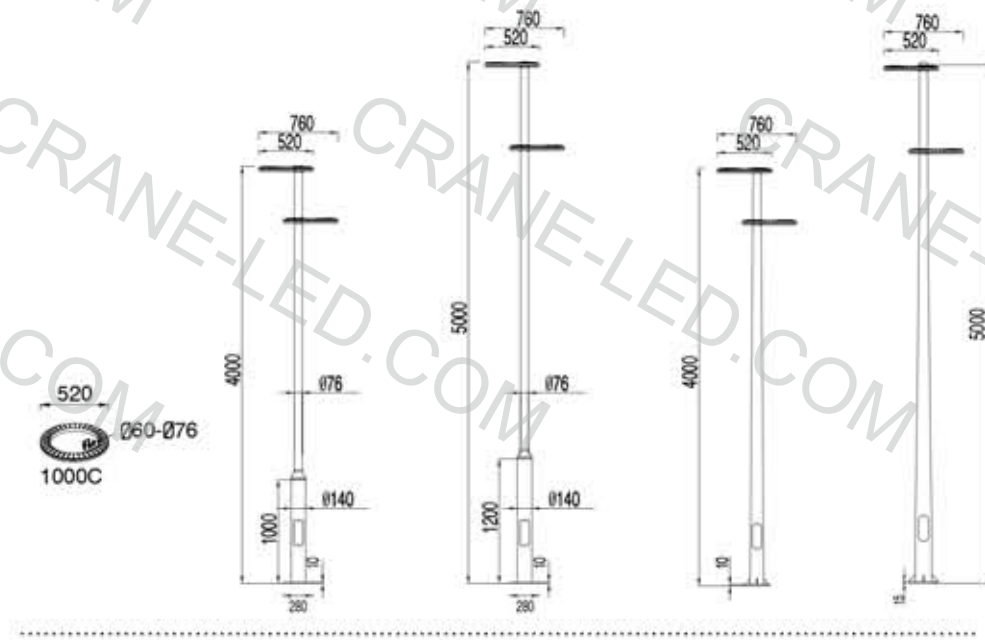

Алюминиевый сплав

No:1000B-30W LED
Everlite LED 30W 2308lm
Frost PC
104.19°
Class I, IP65

No:1000B-45W LED
Lumileds LED 45W 3325lm
Frost PC
104.19°
Class I, IP65

No:1000B-60W LED
Lumileds LED 60W 4015lm
Frost PC
104.19°
Class I, IP65

No:1000B-80W LED
Lumileds LED 80W 5044lm
Frost PC
104.19°
Class I, IP65

Алюминиевый сплав

No:1000C-30W LED
Everlite LED 30W 2308lm
Frost PC
104.19°
Class I, IP65

No:1000C-45W LED
Lumileds LED 45W 3325lm
Frost PC
104.19°
Class I, IP65

No:1000C-60W LED
Lumileds LED 60W 4015lm
Frost PC
104.19°
Class I, IP65

No:1000C-80W LED
Lumileds LED 80W 5044lm
Frost PC
104.19°
Class I, IP65