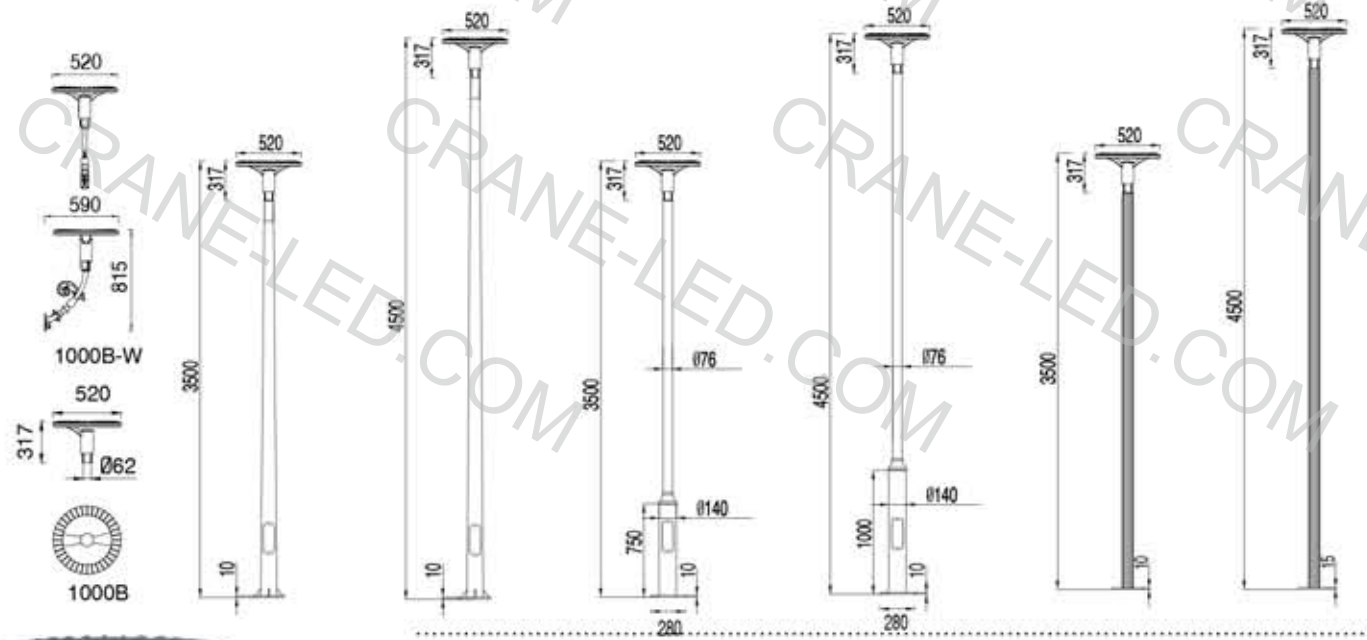

Алюминиевый сплав

No:1000B-30W LED
Everlite LED 30W 2308lm
Frost PC
104.19°
Class I, IP65

No:1000B-45W LED
Lumileds LED 45W 3325lm
Frost PC
104.19°
Class I, IP65

No:1000B-60W LED
Lumileds LED 60W 4015lm
Frost PC
104.19°
Class I, IP65

No:1000B-80W LED
Lumileds LED 80W 5044lm
Frost PC
104.19°
Class I, IP65

Алюминиевый сплав

No:1000C-30W LED
Everlite LED 30W 2308lm
Frost PC
104.19°
Class I, IP65

No:1000C-45W LED
Lumileds LED 45W 3325lm
Frost PC
104.19°
Class I, IP65

No:1000C-60W LED
Lumileds LED 60W 4015lm
Frost PC
104.19°
Class I, IP65

No:1000C-80W LED
Lumileds LED 80W 5044lm
Frost PC
104.19°
Class I, IP65