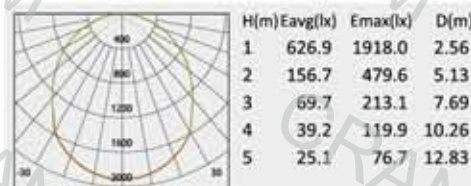

No:1000B-80W LED
Lumileds LED 80W 5044lm
Frost PC
104.19°
Class I, IP65